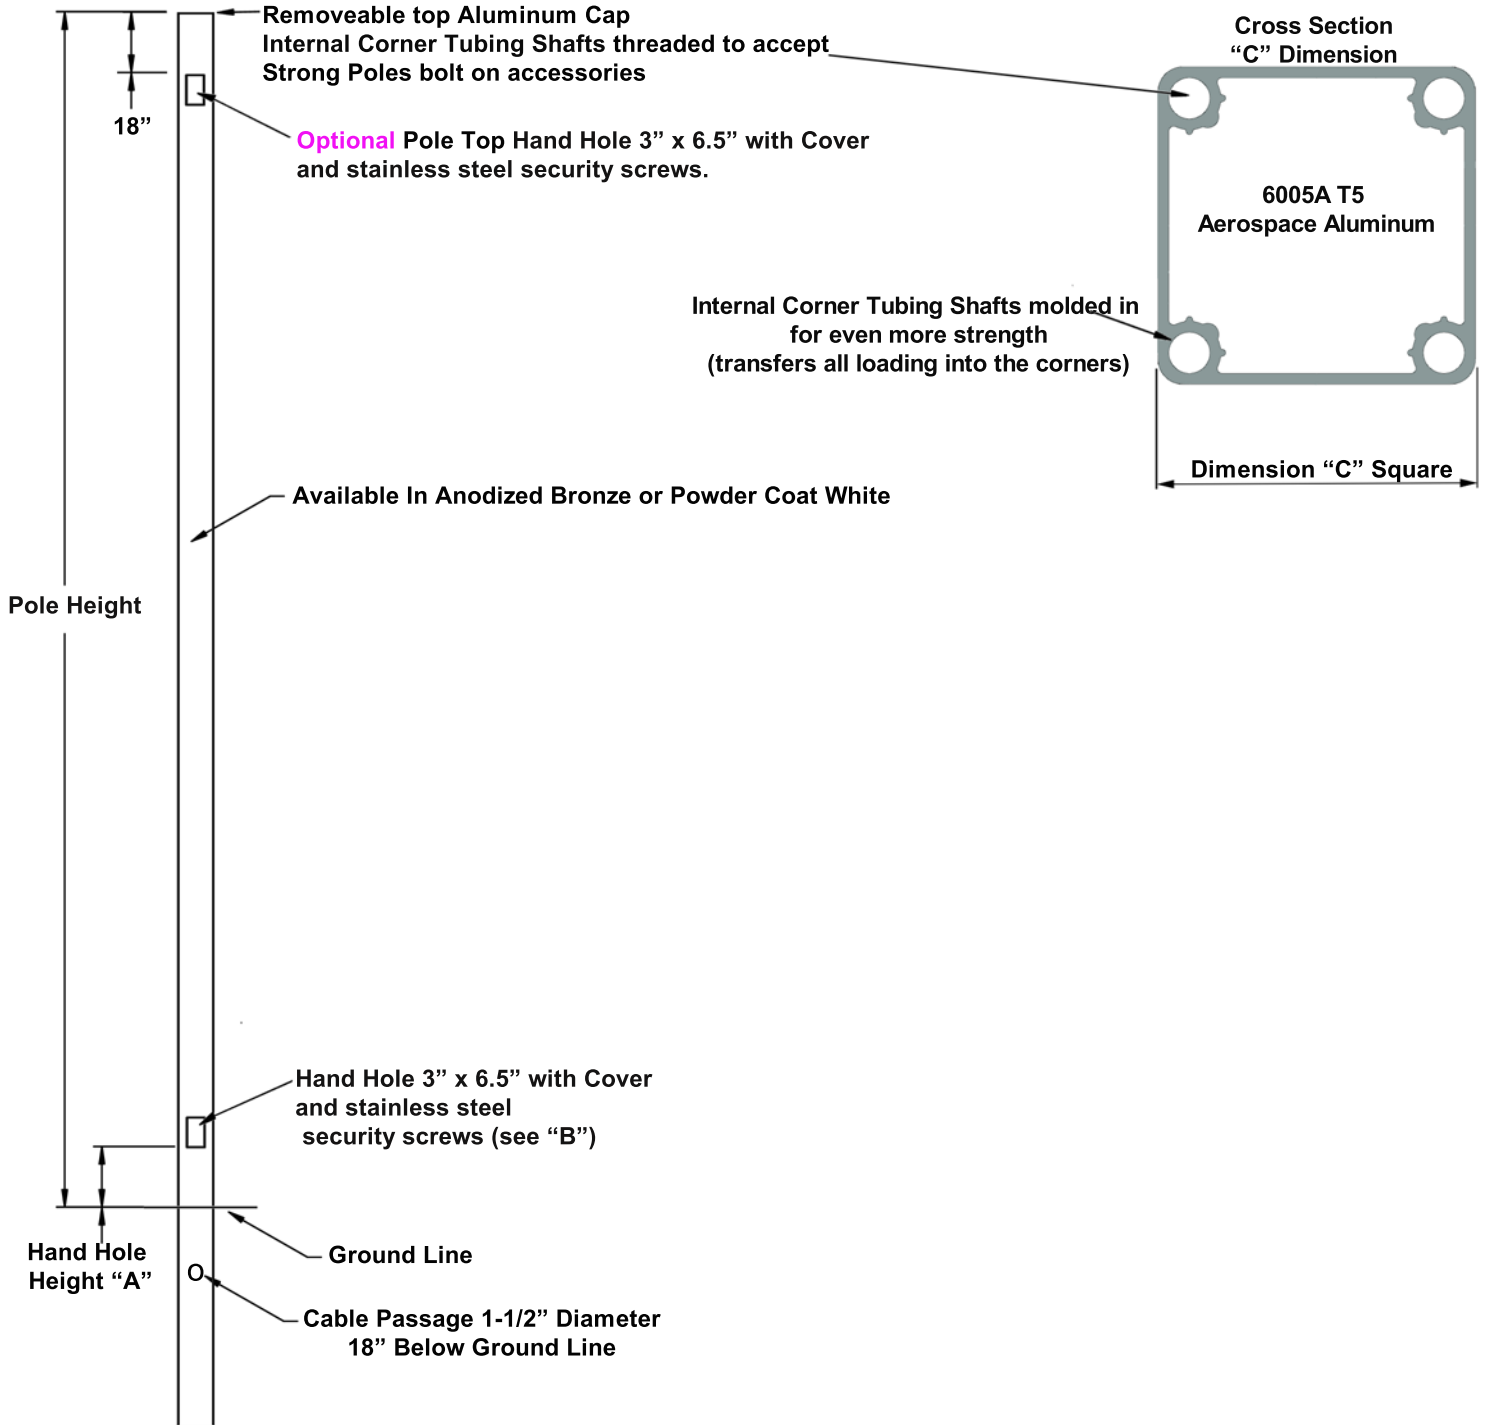

Direct Burial Above Grade 5.0" Square Aluminum Camera & Lighting Poles

Part Number	Bury Depth	Above Ground Height	A	B	C
SP-DB8	4'	8'	18"	3" x 6.5"	5"
SP-DB11	4'	11'	18"	3" x 6.5"	5"
SP-DB16	4'	16'	18"	3" x 6.5"	5"
SP-DB20	5'	20'	18"	3" x 6.5"	5"
SP-DB25	5'	25'	18"	3" x 6.5"	5"