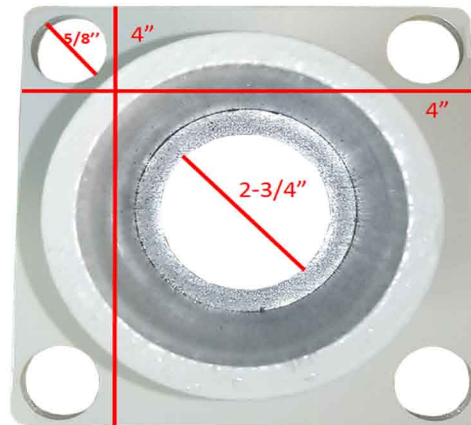

## 4' Vertical Tenon for Strong Poles Part# SP-4SPV

***This vertical Lighting Tenon allows you to mount a light or security camera vertically to our 4" or SteadyMax Strong Poles. This tenon is available in white or dark bronze/black. This size Tenon (2-3/8" - the industry standard - T20), will fit most lights with a tenon mount.***