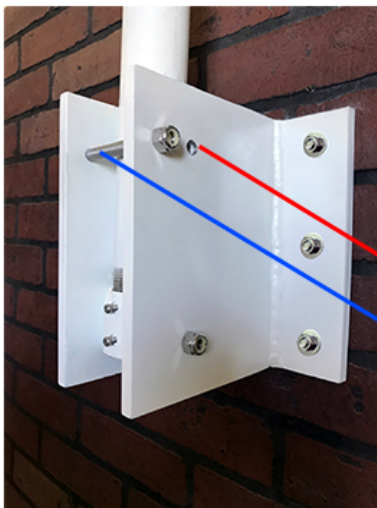

## PTZ Camera Mount

This Parapet Wall Mount is not only useful by itself, but it can also be ordered with a variety of attachments that we make for it. This sturdy Parapet PTZ Camera Mount attaches to a Parapet Wall with the included anchors, then can be rotated 360 degrees to accommodate any mounting angle.

# PARAPET

Cut 72" of 1-1/2" Pipe (1.9 OD) - sch. 40

**PARAPET**  
Mounting Bracket

Front View

Top View

**PARAPET**  
Mounting Bracket

Side View

Positioning Lock Bolt Hole