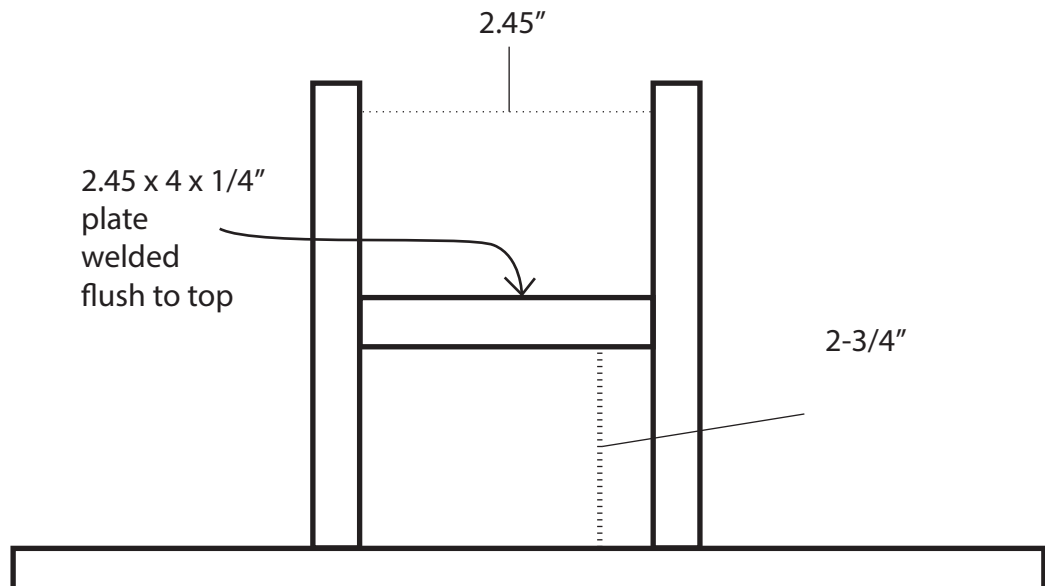

# PARAPET

Cut 72" of 1-1/2" Pipe (1.9 OD) - sch. 40

**PARAPET**  
Mounting Bracket

Front View

Top View

**PARAPET**  
Mounting Bracket

Side View

Positioning Lock Bolt Hole