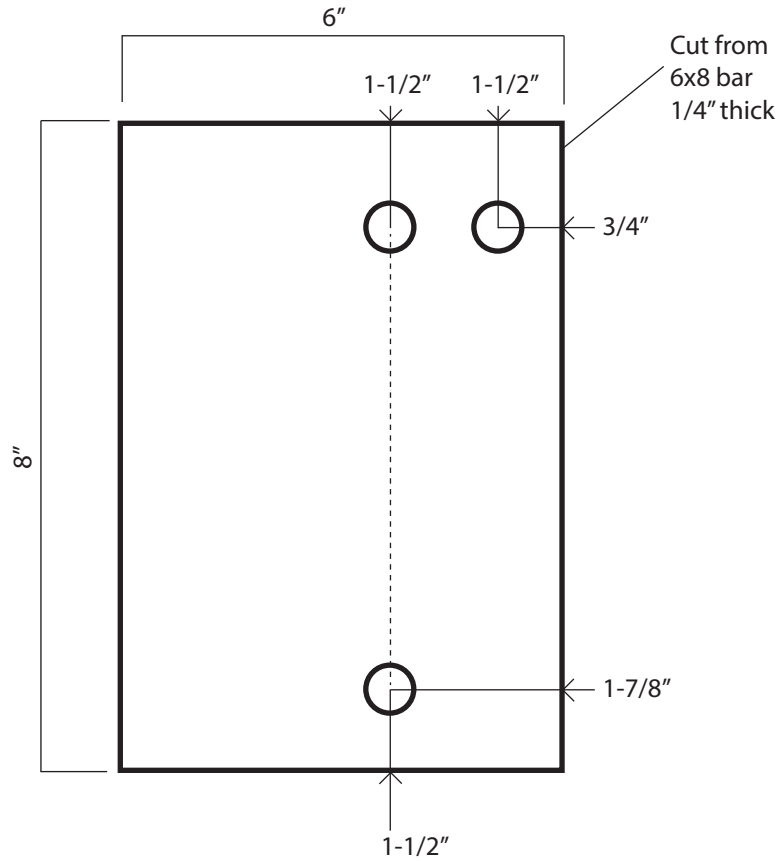

# PARAPET

Cut 72" of 1-1/2" Pipe (1.9 OD) - sch. 40

**PARAPET**  
Mounting Bracket

Front View

Top View

**PARAPET**  
Mounting Bracket

Side View

Positioning Lock Bolt Hole