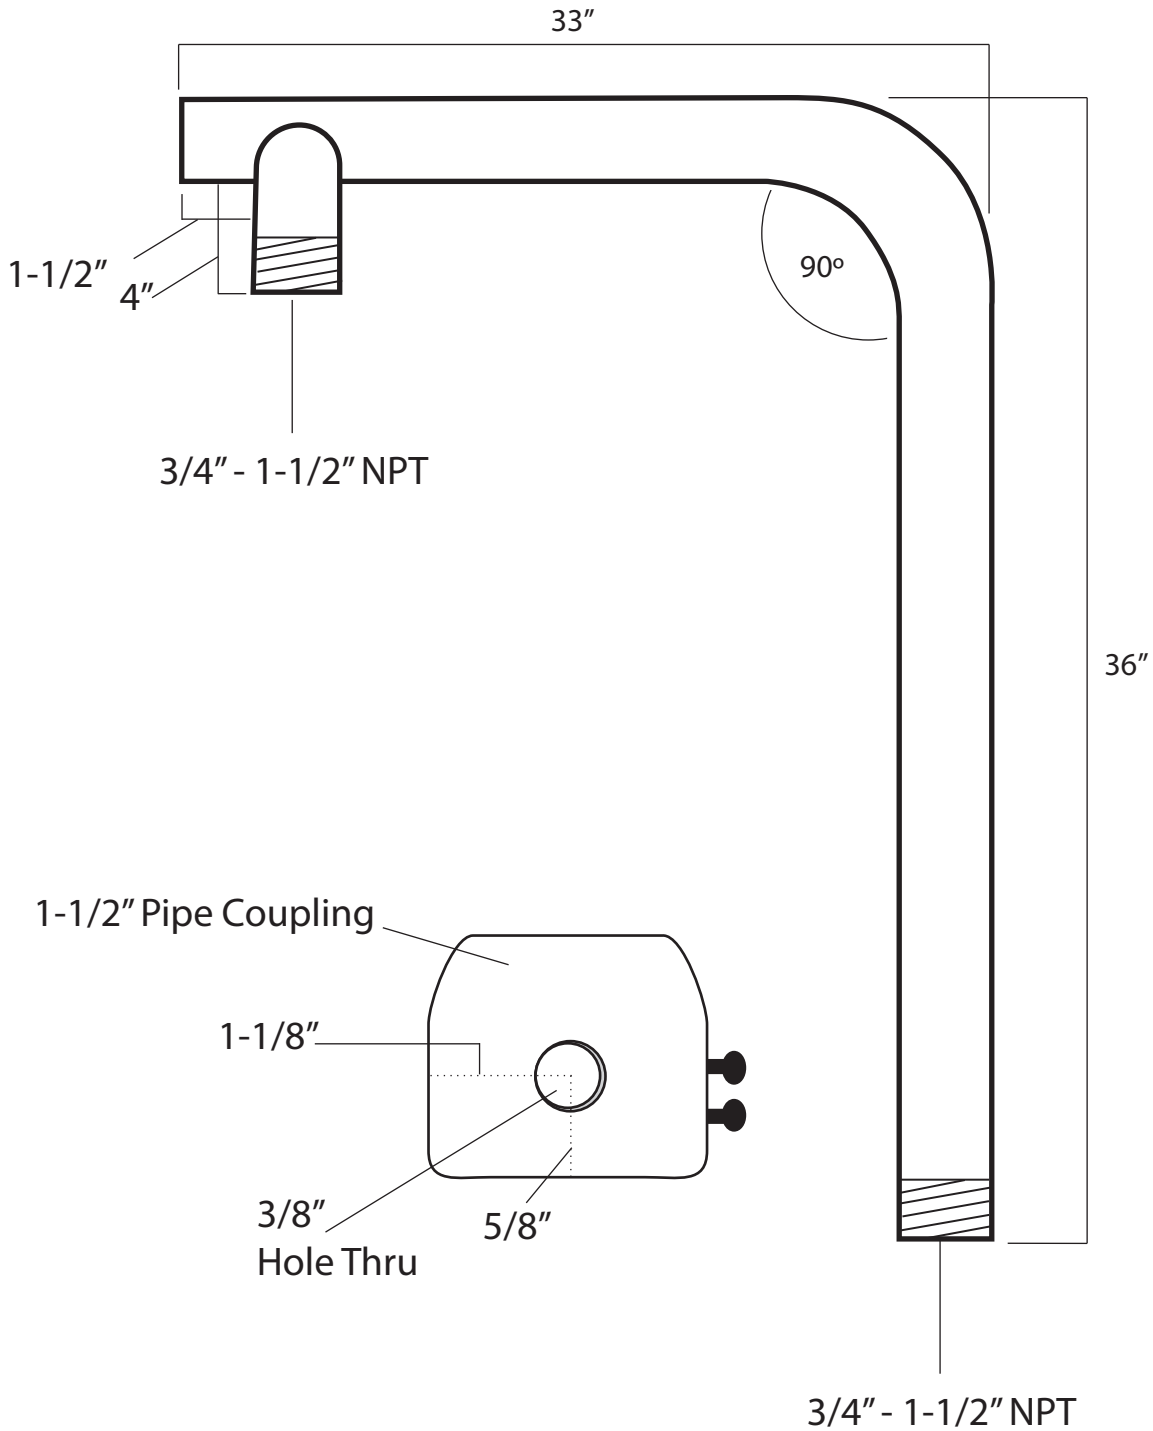

## PTZ Camera Mount

This Parapet Wall Mount is not only useful by itself, but it can also be ordered with a variety of attachments that we make for it. This sturdy Parapet PTZ Camera Mount attaches to a Parapet Wall with the included anchors, then can be rotated 360 degrees to accommodate any mounting angle.

# PARAPET

Cut 72" of 1-1/2" Pipe (1.9 OD) - sch. 40

**PARAPET**  
Mounting Bracket

Front View

Top View

**PARAPET**  
Mounting Bracket

Side View

Positioning Lock Bolt Hole