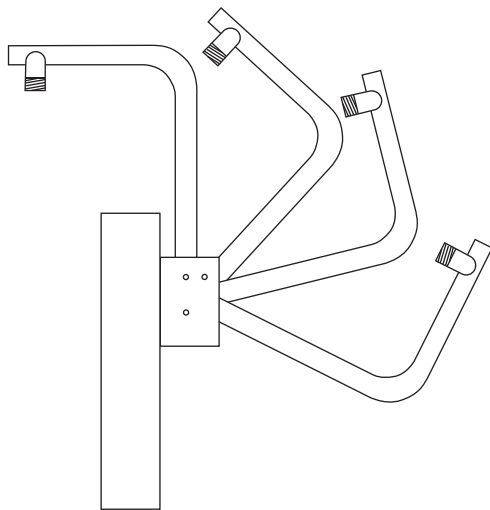

## PTZ Camera Mount

This Parapet Wall Mount is not only useful by itself, but it can also be ordered with a variety of attachments that we make for it. This sturdy Parapet PTZ Camera Mount attaches to a Parapet Wall with the included anchors, then can be rotated 360 degrees to accommodate any mounting angle.

One of the distinguishing features is the easy access Back Flip design allowing for easy installation, maintenance, cleaning and adjustments without the use of renting expensive man-lifts.

**STRONGPOLES**  
THE SECURITY INDUSTRY STANDARD Made in USA

# PARAPET

Cut 72" of 1-1/2" Pipe (1.9 OD) - sch. 40

**PARAPET**  
Mounting Bracket

Front View

Top View

**PARAPET**  
Mounting Bracket

Side View

Positioning Lock Bolt Hole

Temporary Positioning Bolt