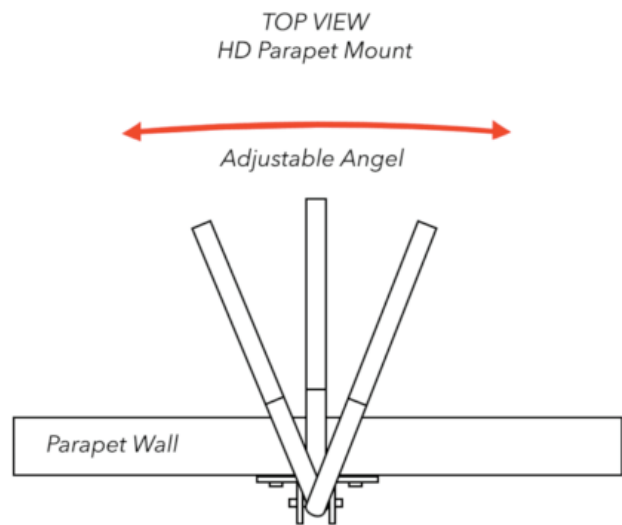

STRONGPOLES
THE SECURITY INDUSTRY STANDARD Made in USA

StrongPoles.com | 844-669-3537