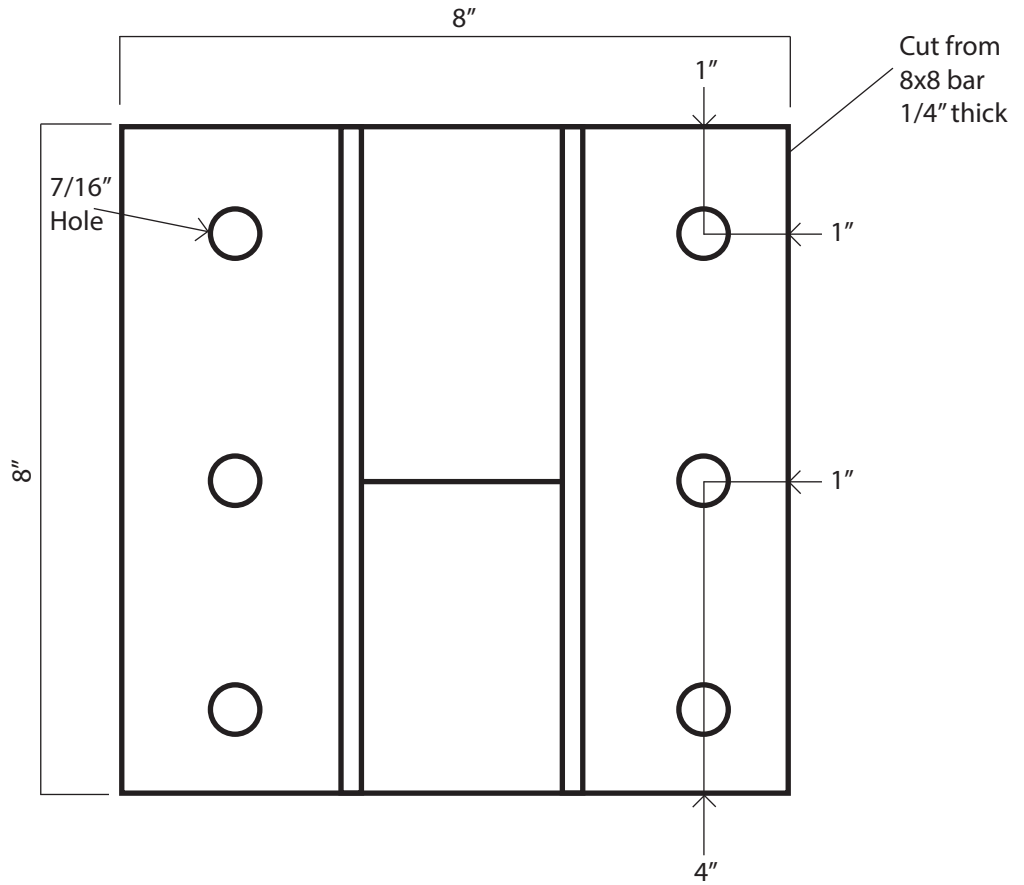

# PARAPET

Cut 72" of 1-1/2" Pipe (1.9 OD) - sch. 40

**PARAPET**  
Mounting Bracket

Front View

Top View

**PARAPET**  
Mounting Bracket

Side View

Positioning Lock Bolt Hole