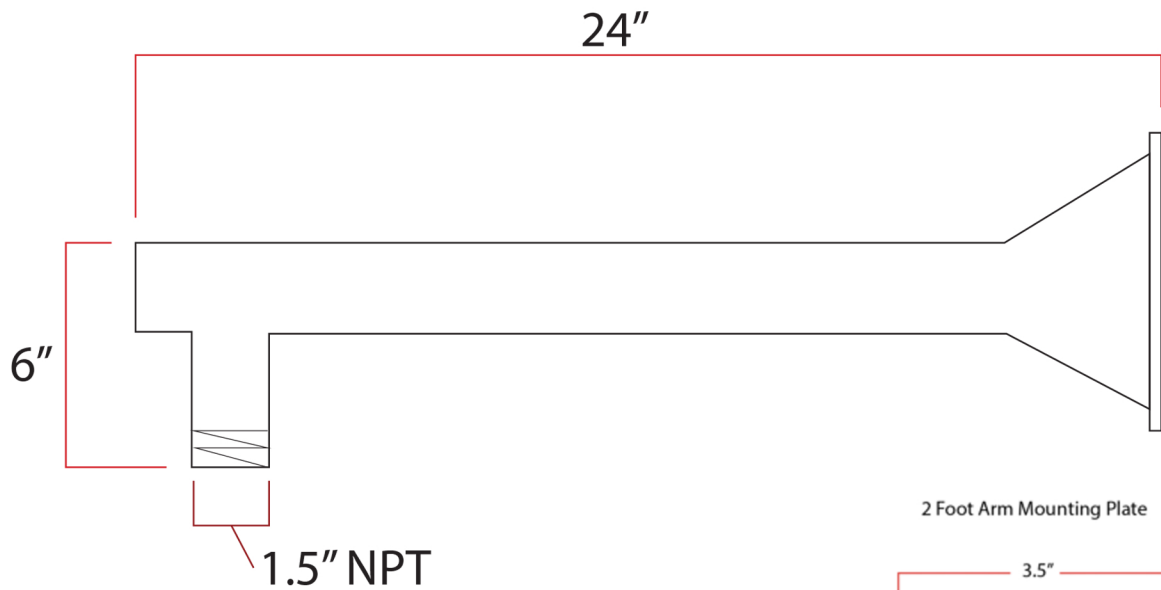

2 Foot Arm

Part # SP-2FTArmGusset

This arm takes your cameras and attachments out to 2 feet from the pole or wall. It can be added to any 4" Square Pole, or to any SteadyMax Pole with a Pedestal Mount or mounted directly to a wall.

The Flourish scroll is optional, and dresses up this mount when used indoor or outdoor.

The 2' Arm will support any PTZ, Camera or Accessories that fit onto the 1-1/2" NPT fitting. Very stable. 24' long with 2" square tubing and 4" long 1-1/2" NPT Pipe (dimensions listed in Additional Information below is shipping box size)